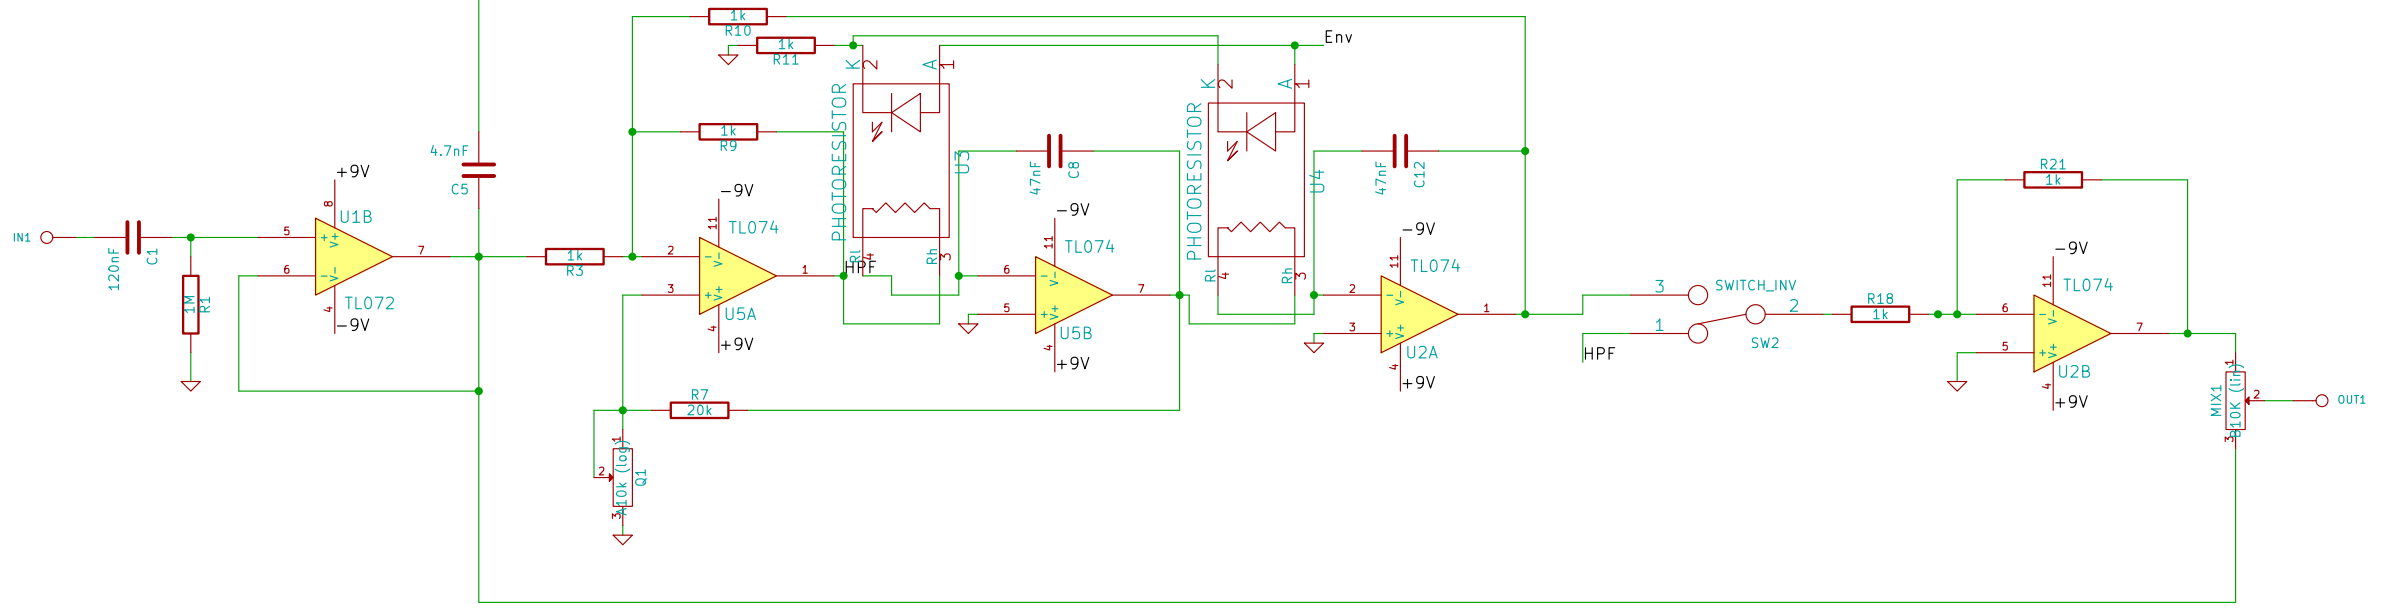

Warning: Optocouplers NSL-32 labeled "1452" won't work properly.

Copyright Zorg Effects January 2016. For non commercial use only.

File: Q_Filter.sch		
Sheet: /		
Title:		
Size: A3	Date: 22 aug 2018	Rev:
KiCad E.D.A.		Id: 1/1