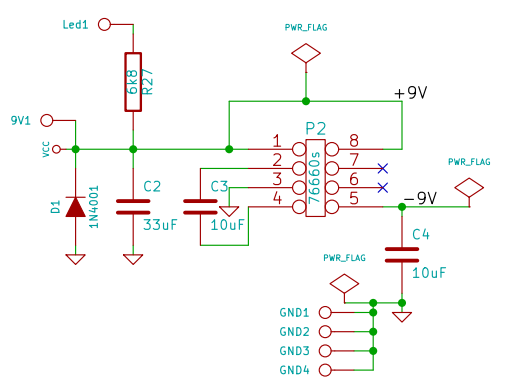

Warning: Optocouplers NSL-32 labeled "1452" won't work properly.

Copyright Zorg Effects January 2016. For non commercial use only.

File: Q_Filter.sch		
Sheet: /		
Title:		
Size: A3	Date: 22 aug 2018	Rev:
KiCad E.D.A.		Id: 1/1